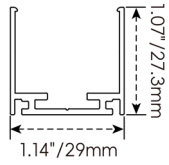

### Dimensions

### Connector Wire Options

**OW:** Open wire, **Dry** only  
 Standard 30cm (0.98ft), 20 AWG,  
 wire length customizable

**MC:** Male connector, **Wet**  
 Standard 30cm (0.98ft), 20 AWG

**FC:** Female connector, **Wet**  
 Standard 30cm (0.98ft), 20 AWG

**Mounting Options**

**GD-SC**

Name	Straight surface channel
Material	Aluminum
Standard Length	1M (3.28ft)

**GD-CL**

Name	Mounting clip
Material	Aluminum
Standard Length	30mm(1.18in.)

**GD-AC**

Name	Adjustable clip
Material	Aluminum
Standard Pkg	1pcs