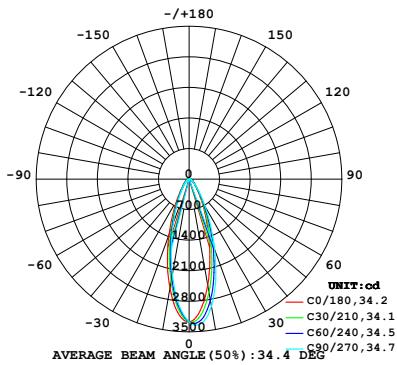

Lumen Output (lm/m)

CCT	15°	30°	50°	20*55°
2700K	1780	1780	1780	1600
3000K	1815	1815	1815	1635
3500K	1870	1870	1870	1680
4000K	1950	1950	1950	1755
6500K	1840	1840	1840	1655
Max. Run Length	5m	5m	5m	5m

Technical Details

Efficacy	75.6lm/W @3000K 30°
CRI	Ra>80
Storage Temperature	-25°C~ 40°C
Operating Temperature	-25°C~ 40°C

Photometry

GD30-W7-24V-30K-240-PEC-B-OW-B-OW
GRAZE DUAL, Dual Bend, 30°, 3000K, 24W/M

Zonal Lumen Summary

Zone	Lumen	% Fixture
0-30	1221.0	67.2%
0-40	1463.0	80.6%
0-60	1708.0	94.1%
0-90	1801.0	99.1%
0-180	1816.0	100.0%