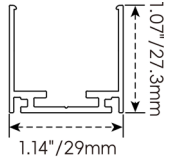

### Dimensions

### Connector Wire Options

**OW:** Open wire, **Dry** only  
 Standard 30cm (0.98ft), 20 AWG,  
 wire length customizable

**MC:** Male connector, **Wet**  
 Standard 30cm (0.98ft), 20 AWG

**FC:** Female connector, **Wet**  
 Standard 30cm (0.98ft), 20 AWG

**Mounting Options**

**GD-SC**

Name	Straight surface channel
Material	Aluminum
Standard Length	1M (3.28ft)

**GD-CL**

Name	Mounting clip
Material	Aluminum
Standard Length	30mm(1.18in.)

**GD-AC**

Name	Adjustable clip
Material	Aluminum
Standard Pkg	1pcs