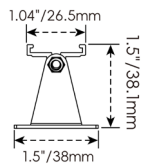

### Dimensions

### Connector Wire Options

**OW:** Open wire, **Dry** only  
 Standard 30cm (0.98ft), 20 AWG,  
 wire length customizable

**MC:** Male connector, **Wet**  
 Standard 30cm (0.98ft), 20 AWG

**FC:** Female connector, **Wet**  
 Standard 30cm (0.98ft), 20 AWG

**Mounting Options**

**GD-SC**

Name	Straight surface channel
Material	Aluminum
Standard Length	1M (3.28ft)

**GD-CL**

Name	Mounting clip
Material	Aluminum
Standard Length	30mm(1.18in.)

**GD-AC**

Name	Adjustable clip
Material	Aluminum
Standard Pkg	1pcs

**Additional Accessories (Optional, purchase for extra)**

**MCB-2P-67**  
Male connector,  
30cm (0.98ft) black cable,  
2 pin, IP67, Wet, 20 AWG

**FCB-2P-67**  
Female connector,  
30cm (0.98ft) black cable,  
2 pin, IP67, Wet, 20 AWG