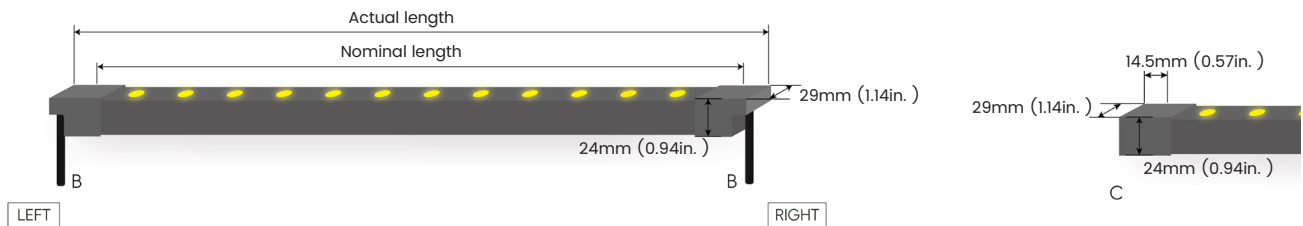

Feed Entry / End Cap Options

PEC: Plastic end cap – IP67, factory-made only

Connector Wire Options

OW: Open wire, **Dry** only
Standard 30cm (0.98ft), 20 AWG,
wire length customizable

MC: Male connector, **Wet**
Standard 30cm (0.98ft), 20 AWG

FC: Female connector, **Wet**
Standard 30cm (0.98ft), 20 AWG