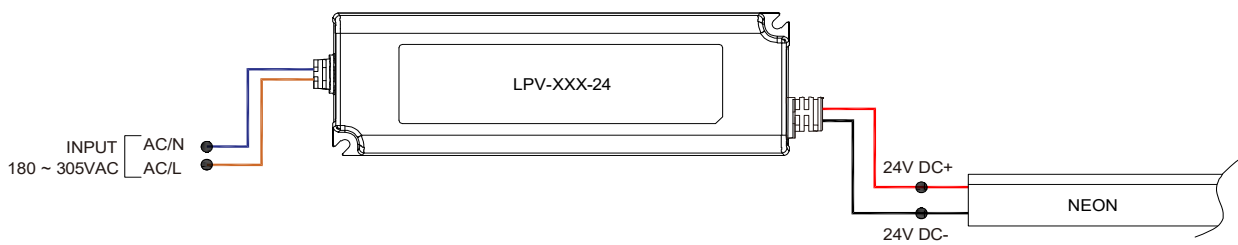

Drivers

Non-dimmable

Code	Max Load	Input	Output	Environment	Size (L x W x H)
XLG-150-24-A	150W	100-305VAC	24V	Dry/Damp/IP67	180 * 63 * 35.5 mm
LPV-150-24	150W	180-305VAC	24V	Dry/Damp/IP67	148 * 40 * 30 mm
LRS-150-24	150W	85-132VAC / 170-264VAC	24V	Dry	99 * 97 * 30 mm

3 in 1-dimmable

Code	Max Load	Input	Output	Environment	Size (L x W x H)
ELG-150-24B-3Y	150W	100-305VAC	24V	Dry/Damp/IP67	219 * 63 * 35.5 mm
PWM-120-24	120W	90-305VAC	24V	Dry/Damp/IP67	191 * 63 * 37.5 mm

DALI-dimmable

Code	Max Load	Input	Output	Environment	Size (L x W x H)
ELG-150-24DA-3Y	150W	100-305VAC	24V	Dry/Damp/IP67	219 * 63 * 35.5 mm

Wiring Diagram

Non-dimmable