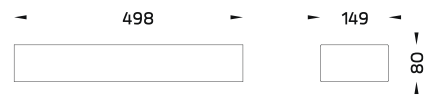

KORNER
WALL MOUNT LUMINAIRE