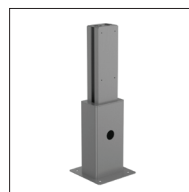

* Pole is not included and has to be ordered separately

• MODULAR SOLUTIONS

POLE TOP LIGHT

1 • KORNER

OD-7780

OD-7781

2 • Pole

- Extruded Aluminium Pole
with Flange Base / Internal Anchorage Unit
Diameter: 150x82mm.

- Hot-Dipped Galvanized Steel Pole
with Flange Base / Internal Anchorage Unit
Diameter: 151x102mm.

3 • Anchor Bolt Kit

for Aluminium Pole

for Galvanized
Steel Pole

• Planted Root

- for Aluminium Pole
- for Galvanized Steel Pole

• MODULAR SOLUTIONS

POLE CLAMP

1 • KORNER

OD-7780

OD-7781

2 • Aluminium Pole Clamp

Diameter: 60 / 76 mm.
for Single Side

Diameter: 60 / 76 mm.
for Double Side