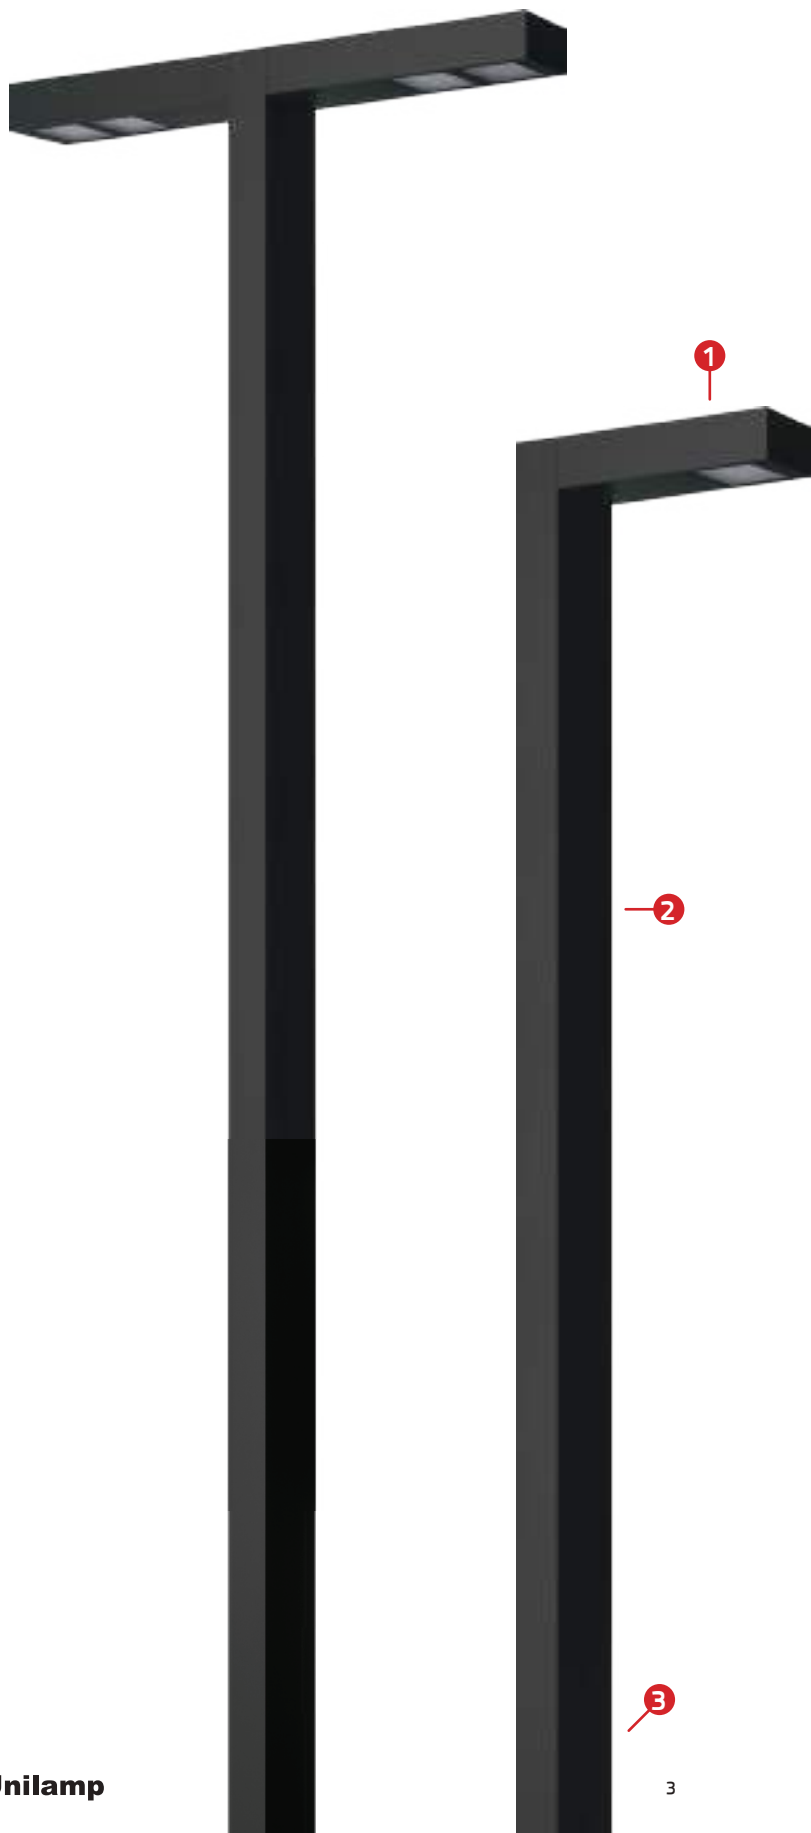

Unilamp

NEW!

KORNER

POLE LIGHT & POLE TOP LIGHT

KORNER

www.unilamp.co.th/en/p/korner

- POLE LIGHT & POLE TOP LIGHT
- WALL MOUNT LUMINAIRE

KORNER is minimalistic linear shaped pole luminaire and wall light. The use of clear lines, closed surfaces and hidden mounting hardware provide an attractive unobtrusive appearance, and easy installation. The unique 16 stage paint process and use of virtually copper free aluminum alloys guarantee an ultra-long product lifetime. **KORNER** is suitable for medium mounting heights when using aluminum poles and high mounting heights of up to 8m in combination of steel poles. Existing circular poles can be utilized with the use of the innovative clamping system. **KORNER** uses high efficacy LED modules and CAD optimized optics. Ready for light management systems using the D4i protocol and Zhaga book 18 interface. Withstanding ambient temperatures of 50°C and electrical surges make **KORNER** applicable for most challenging environments.

* Pole is not included and has to be ordered separately

Specification

- Energy saving by offering system efficacy of 120 lm/W
- Single- or double-sided installation
- Staggered installation height possible for efficient road and walkway lighting
- Optional built-in photocell for added energy savings
- Pre-wired 8000mm long cable

* Pole is not included and has to be ordered separately

• MODULAR SOLUTIONS

POLE TOP LIGHT

1 • KORNER

OD-7780

OD-7781

2 • Pole

- Extruded Aluminium Pole
with Flange Base / Internal Anchorage Unit
Diameter: 150x82mm.

• MODULAR SOLUTIONS

POLE CLAMP

1 • KORNER

OD-7780

OD-7781

2 • Aluminium Pole Clamp

Diameter: 60 / 76 mm.
for Single Side

Diameter: 60 / 76 mm.
for Double Side